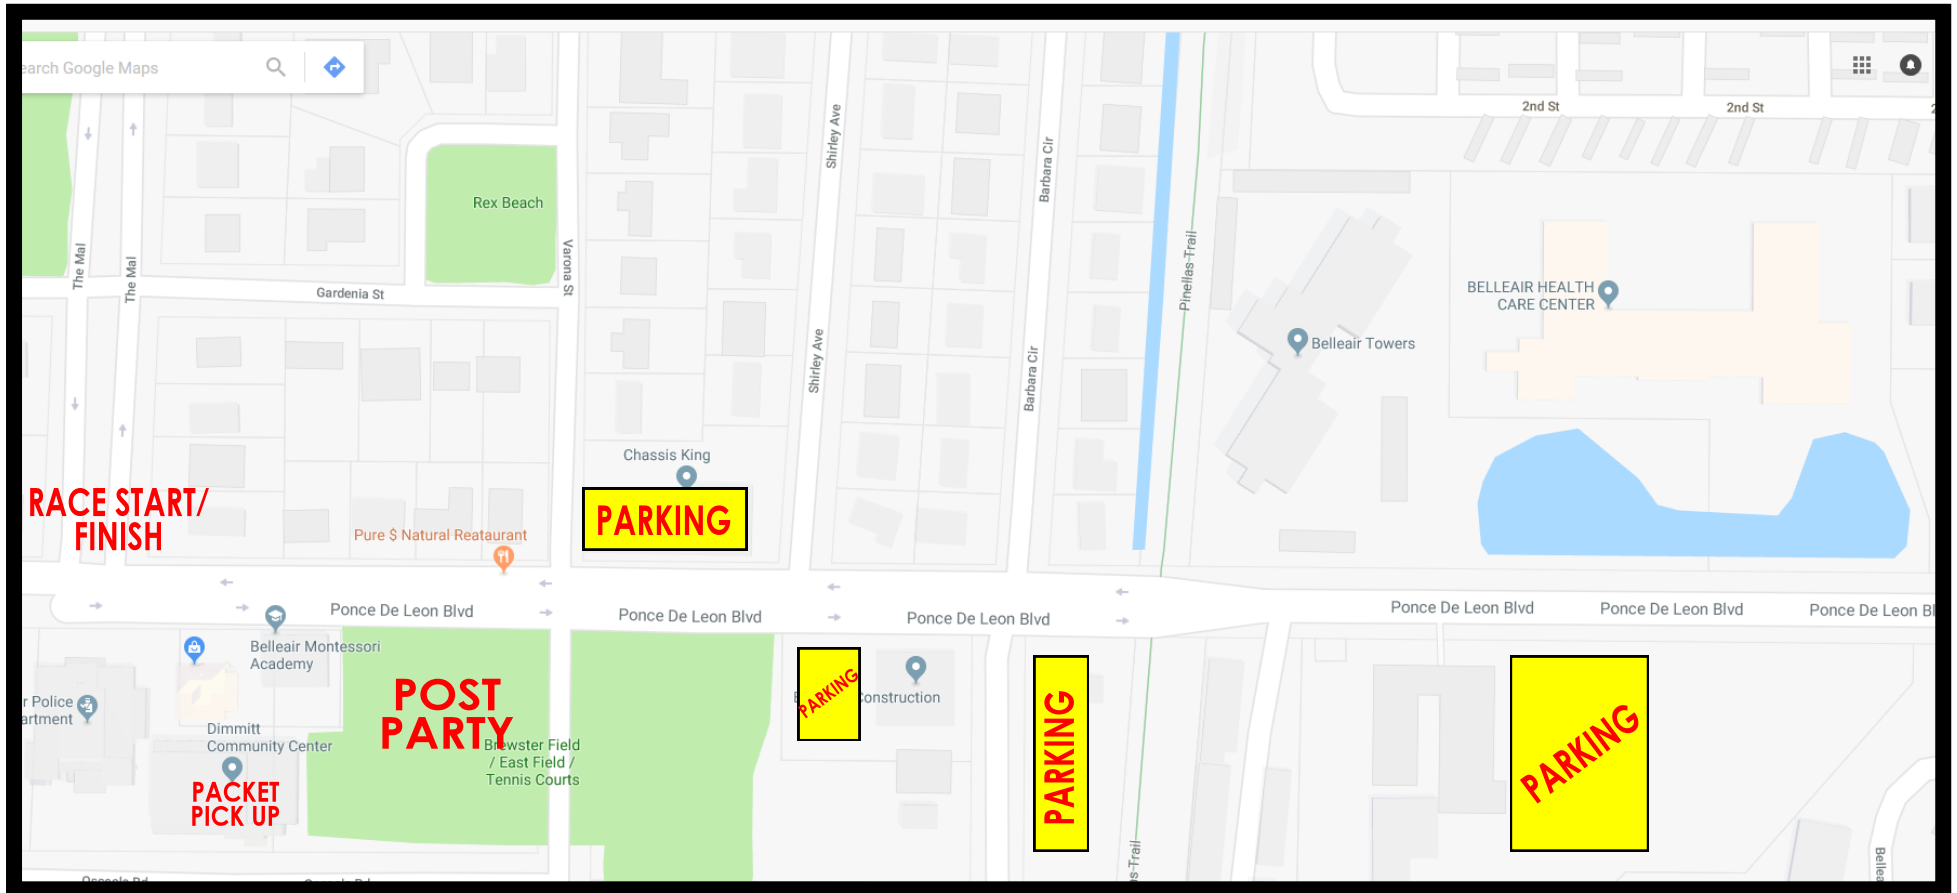

PARKING FOR BELLEAIR SUNSET 5K

Parking for the Belleair Sunset 5K & Fun Run are located in the yellow parking areas:

- Seasons Belleair (1145 Ponce de Leon Blvd.)- Please enter at on the north entrance of Belleair Place Apartments
- Belleair Public Works (1075 Ponce de Leon Blvd.)
- Biltmore Construction (1055 Ponce de Leon Blvd.)
- Professional Building (1016 Ponce de Leon Blvd.)

On-street parking is available throughout the neighborhood as well.